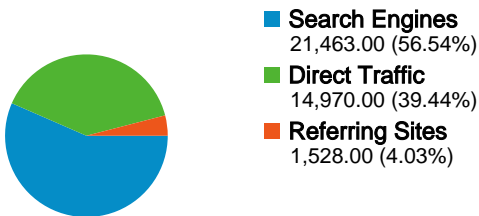

Site Usage

37,961 Visits

82.41% Bounce Rate

74,914 Pageviews

00:02:22 Avg. Time on Site

1.97 Pages/Visit

84.36% % New Visits

Visitors Overview

Visitors
32,831

Map Overlay

Traffic Sources Overview

Content Overview

Pages	Pageviews	% Pageviews
/home	3,475	4.64%
/	2,622	3.50%
/normalcdf	2,014	2.69%
/binomcdf	1,608	2.15%
/command-index	1,608	2.15%

32,831 people visited this site

All traffic sources sent a total of 37,961 visits

-  39.44% Direct Traffic
-  4.03% Referring Sites
-  56.54% Search Engines

- Search Engines
21,463.00 (56.54%)
- Direct Traffic
14,970.00 (39.44%)
- Referring Sites
1,528.00 (4.03%)

37,961 visits came from 126 countries/territories

Site Usage						
Visits	Pages/Visit	Avg. Time on Site	% New Visits	Bounce Rate		
37,961 % of Site Total: 100.00%	1.97 Site Avg: 1.97 (0.00%)	00:02:22 Site Avg: 00:02:22 (0.00%)	84.37% Site Avg: 84.36% (> 0.00%)	82.41% Site Avg: 82.41% (0.00%)		
Country/Territory	Visits	Pages/Visit	Avg. Time on Site	% New Visits	Bounce Rate	
United States	27,025	2.01	00:02:42	84.57%	82.37%	
Canada	1,549	1.58	00:01:07	89.74%	84.70%	
Germany	1,392	2.20	00:01:44	82.97%	79.74%	
Netherlands	1,102	2.04	00:01:42	87.66%	80.58%	
Sweden	814	1.42	00:00:53	92.87%	91.28%	
Australia	722	1.53	00:01:13	68.14%	83.10%	
Portugal	515	3.45	00:03:31	75.73%	70.49%	
France	472	2.32	00:02:12	82.42%	76.48%	
United Kingdom	426	1.57	00:00:57	94.60%	87.32%	