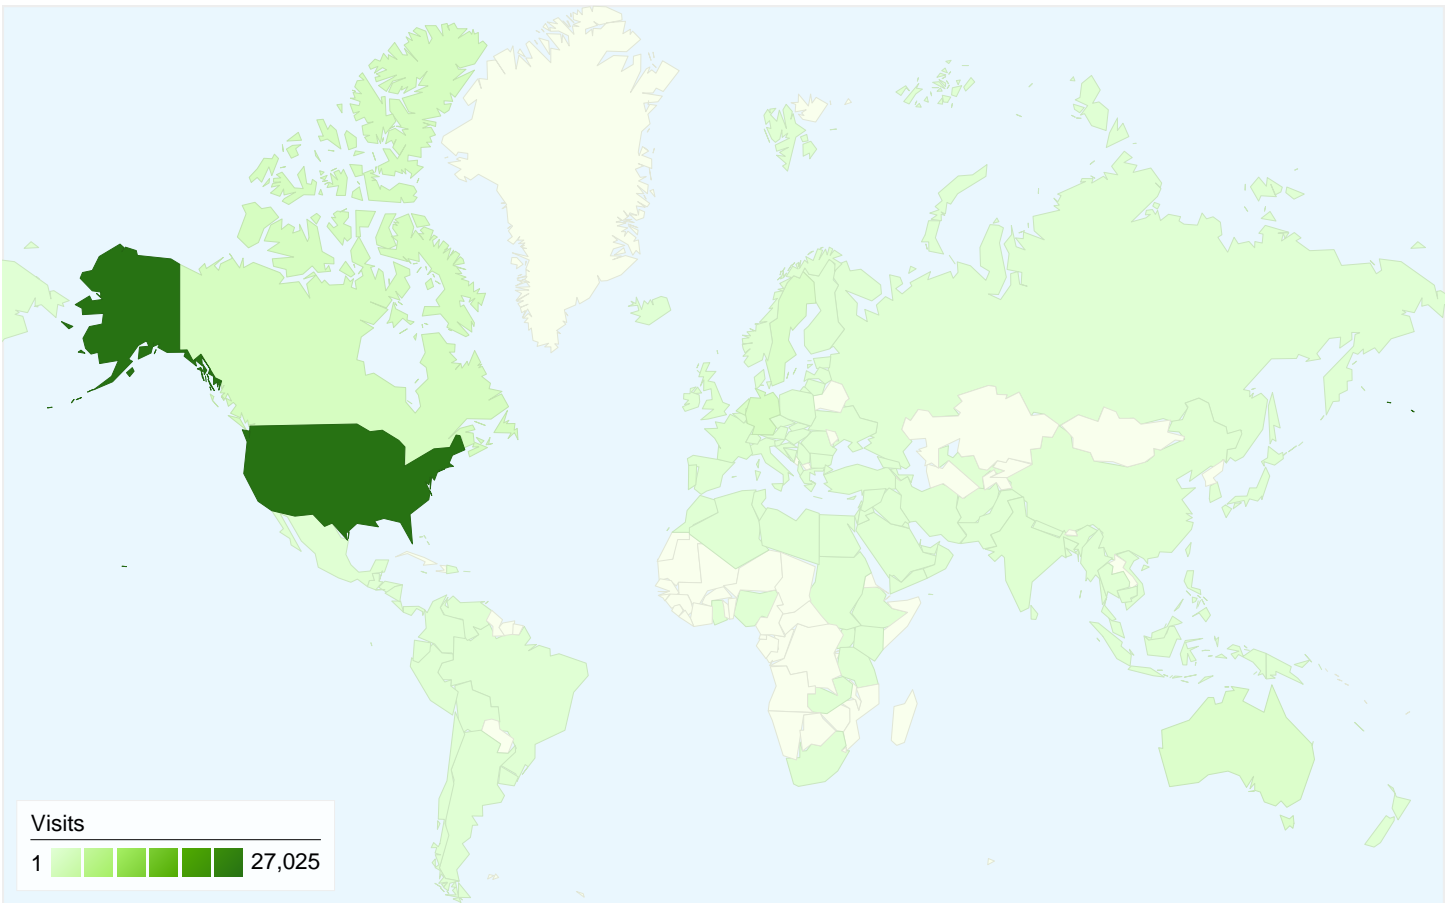

Visitors
32,831

Map Overlay

Traffic Sources Overview

Content Overview

Pages	Pageviews	% Pageviews
/home	3,475	4.64%
/	2,622	3.50%
/normalcdf	2,014	2.69%
/binomcdf	1,608	2.15%
/command-index	1,608	2.15%

32,831 people visited this site

All traffic sources sent a total of 37,961 visits

-  39.44% Direct Traffic
-  4.03% Referring Sites
-  56.54% Search Engines

- Search Engines
21,463.00 (56.54%)
- Direct Traffic
14,970.00 (39.44%)
- Referring Sites
1,528.00 (4.03%)

Top Traffic Sources

Sources	Visits	% visits	Keywords	Visits	% visits
google (organic)	20,675	54.46%	normalcdf	665	3.10%
(direct) ((none))	14,970	39.44%	binomcdf	542	2.53%
yahoo (organic)	397	1.05%	ti basic	432	2.01%
bing (organic)	243	0.64%	invnorm	368	1.71%
en.wikipedia.org (referral)	243	0.64%	binompdf	310	1.44%

37,961 visits came from 126 countries/territories

Site Usage						
Visits	Pages/Visit	Avg. Time on Site	% New Visits	Bounce Rate		
37,961 % of Site Total: 100.00%	1.97 Site Avg: 1.97 (0.00%)	00:02:22 Site Avg: 00:02:22 (0.00%)	84.37% Site Avg: 84.36% (> 0.00%)	82.41% Site Avg: 82.41% (0.00%)		
Country/Territory	Visits	Pages/Visit	Avg. Time on Site	% New Visits	Bounce Rate	
United States	27,025	2.01	00:02:42	84.57%	82.37%	
Canada	1,549	1.58	00:01:07	89.74%	84.70%	
Germany	1,392	2.20	00:01:44	82.97%	79.74%	
Netherlands	1,102	2.04	00:01:42	87.66%	80.58%	
Sweden	814	1.42	00:00:53	92.87%	91.28%	
Australia	722	1.53	00:01:13	68.14%	83.10%	
Portugal	515	3.45	00:03:31	75.73%	70.49%	
France	472	2.32	00:02:12	82.42%	76.48%	
United Kingdom	426	1.57	00:00:57	94.60%	87.32%	