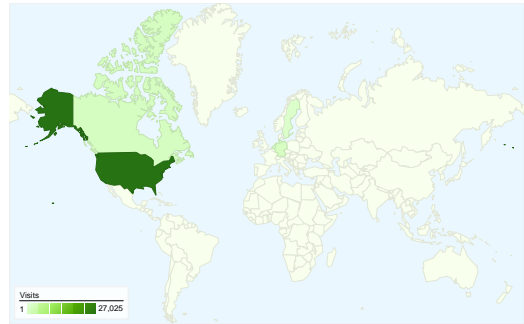

Site Usage

37,961 Visits

82.41% Bounce Rate

74,914 Pageviews

00:02:22 Avg. Time on Site

1.97 Pages/Visit

84.36% % New Visits

Visitors Overview

Visitors
32,831

Map Overlay

Traffic Sources Overview

Content Overview

Pages	Pageviews	% Pageviews
/home	3,475	4.64%
/	2,622	3.50%
/normalcdf	2,014	2.69%
/binomcdf	1,608	2.15%
/command-index	1,608	2.15%

32,831 people visited this site

All traffic sources sent a total of 37,961 visits

-  39.44% Direct Traffic
-  4.03% Referring Sites
-  56.54% Search Engines

- Search Engines
21,463.00 (56.54%)
- Direct Traffic
14,970.00 (39.44%)
- Referring Sites
1,528.00 (4.03%)

37,961 visits came from 126 countries/territories

Site Usage						
Visits	Pages/Visit	Avg. Time on Site	% New Visits	Bounce Rate		
37,961 % of Site Total: 100.00%	1.97 Site Avg: 1.97 (0.00%)	00:02:22 Site Avg: 00:02:22 (0.00%)	84.37% Site Avg: 84.36% (> 0.00%)	82.41% Site Avg: 82.41% (0.00%)		
Country/Territory	Visits	Pages/Visit	Avg. Time on Site	% New Visits	Bounce Rate	
United States	27,025	2.01	00:02:42	84.57%	82.37%	
Canada	1,549	1.58	00:01:07	89.74%	84.70%	
Germany	1,392	2.20	00:01:44	82.97%	79.74%	
Netherlands	1,102	2.04	00:01:42	87.66%	80.58%	
Sweden	814	1.42	00:00:53	92.87%	91.28%	
Australia	722	1.53	00:01:13	68.14%	83.10%	
Portugal	515	3.45	00:03:31	75.73%	70.49%	
France	472	2.32	00:02:12	82.42%	76.48%	
United Kingdom	426	1.57	00:00:57	94.60%	87.32%	