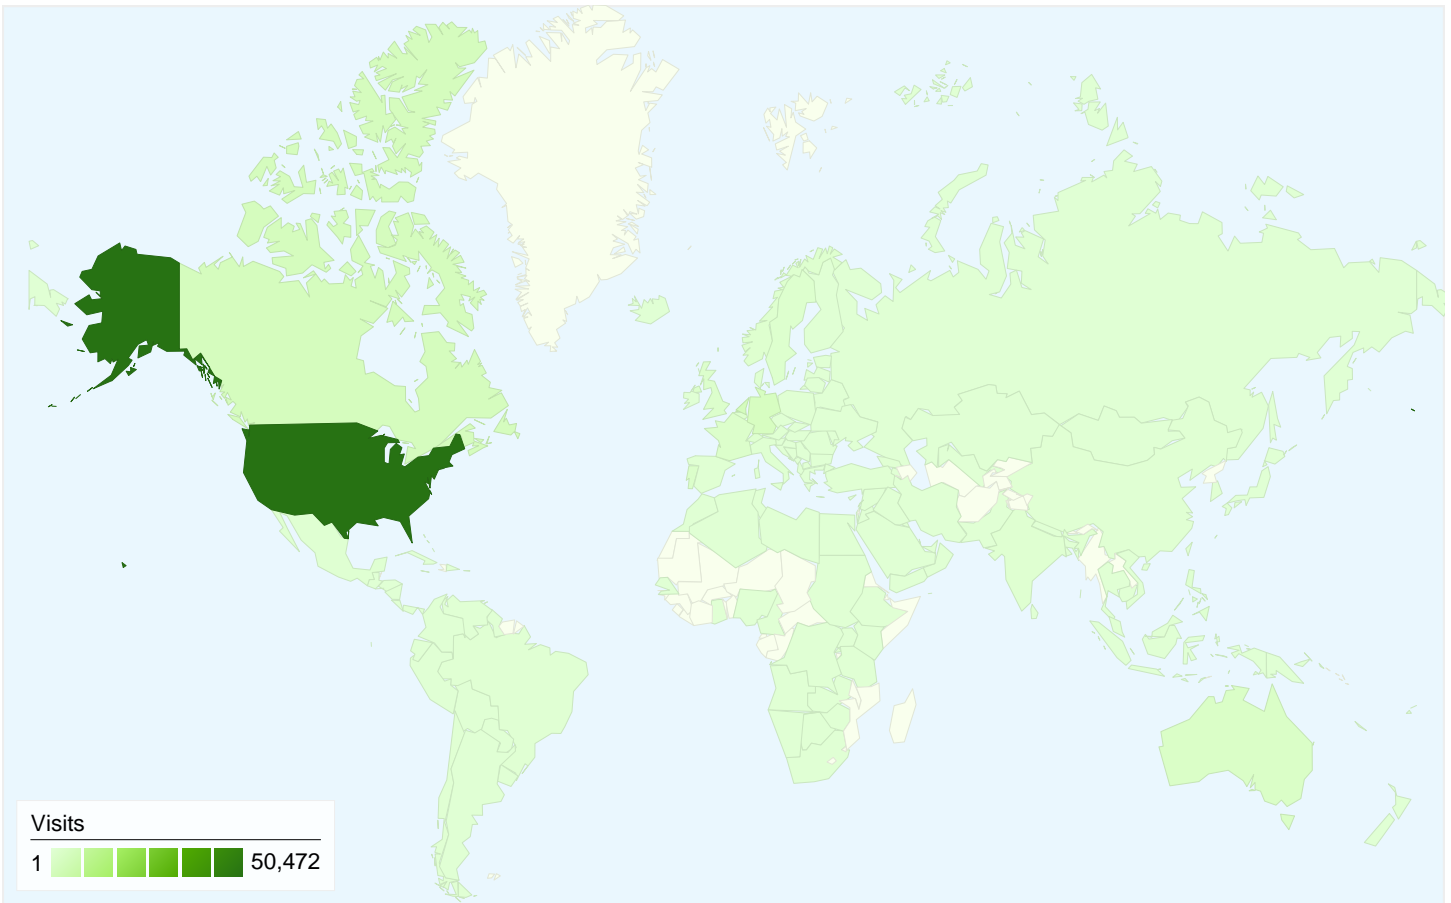

Visitors
66,567

Map Overlay

Traffic Sources Overview

- **Search Engines**
43,013.00 (54.67%)
- **Direct Traffic**
31,401.00 (39.91%)
- **Referring Sites**
4,258.00 (5.41%)

Content Overview

Pages	Pageviews	% Pageviews
/home	7,824	4.93%
/	5,645	3.55%
/nspire	3,834	2.41%
/command-index	3,651	2.30%
/normalcdf	3,621	2.28%

66,567 people visited this site

78,672 Visits

66,567 Absolute Unique Visitors

158,814 Pageviews

2.02 Average Pageviews

00:02:28 Time on Site

81.89% Bounce Rate

83.19% New Visits

All traffic sources sent a total of 78,672 visits

-  **39.91%** Direct Traffic
-  **5.41%** Referring Sites
-  **54.67%** Search Engines

- **Search Engines**
43,013.00 (54.67%)
- **Direct Traffic**
31,401.00 (39.91%)
- **Referring Sites**
4,258.00 (5.41%)

78,672 visits came from 150 countries/territories

Site Usage

Country/Territory	Visits	Pages/Visit	Avg. Time on Site	% New Visits	Bounce Rate
United States	50,472	2.12	00:03:04	81.82%	81.33%
Netherlands	3,570	1.83	00:01:20	90.28%	84.93%
Canada	3,360	1.96	00:01:28	89.02%	82.65%
Germany	2,835	2.41	00:02:12	80.28%	76.37%
Australia	1,975	1.55	00:01:06	77.06%	86.63%
Portugal	1,561	2.30	00:02:05	80.72%	72.52%
France	1,367	2.05	00:01:41	89.90%	81.35%
United Kingdom	1,232	1.50	00:00:59	91.40%	88.07%
Belgium	1,026	2.18	00:02:01	71.44%	73.10%