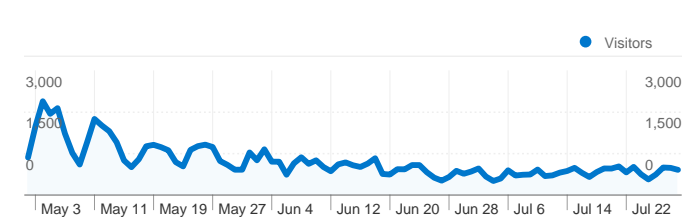

Site Usage

78,672 Visits

81.89% Bounce Rate

158,814 Pageviews

00:02:28 Avg. Time on Site

2.02 Pages/Visit

83.19% % New Visits

Visitors Overview

66,567 people visited this site

78,672 Visits

66,567 Absolute Unique Visitors

158,814 Pageviews

2.02 Average Pageviews

00:02:28 Time on Site

81.89% Bounce Rate

83.19% New Visits

All traffic sources sent a total of 78,672 visits

-  **39.91%** Direct Traffic
-  **5.41%** Referring Sites
-  **54.67%** Search Engines

- **Search Engines**
43,013.00 (54.67%)
- **Direct Traffic**
31,401.00 (39.91%)
- **Referring Sites**
4,258.00 (5.41%)

78,672 visits came from 150 countries/territories

Site Usage

Country/Territory	Visits	Pages/Visit	Avg. Time on Site	% New Visits	Bounce Rate
United States	50,472	2.12	00:03:04	81.82%	81.33%
Netherlands	3,570	1.83	00:01:20	90.28%	84.93%
Canada	3,360	1.96	00:01:28	89.02%	82.65%
Germany	2,835	2.41	00:02:12	80.28%	76.37%
Australia	1,975	1.55	00:01:06	77.06%	86.63%
Portugal	1,561	2.30	00:02:05	80.72%	72.52%
France	1,367	2.05	00:01:41	89.90%	81.35%
United Kingdom	1,232	1.50	00:00:59	91.40%	88.07%
Belgium	1,026	2.18	00:02:01	71.44%	73.10%