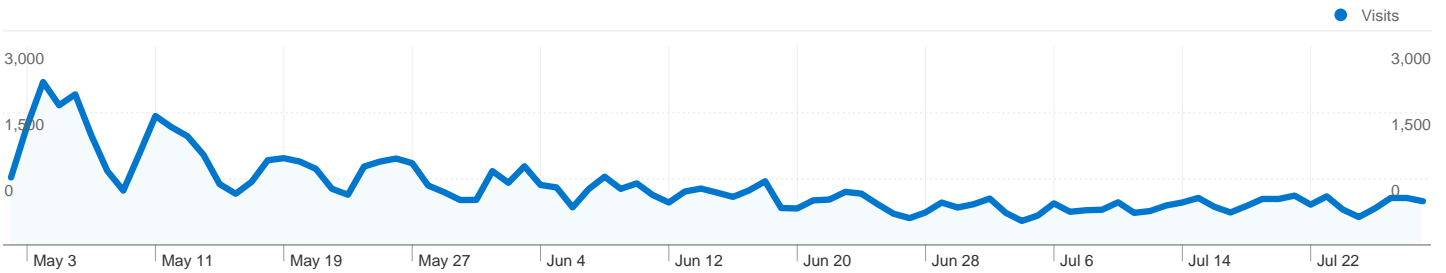

All traffic sources sent a total of 78,672 visits

- **39.91%** Direct Traffic
- **5.41%** Referring Sites
- **54.67%** Search Engines

- **Search Engines**
  43,013.00 (54.67%)
- **Direct Traffic**
  31,401.00 (39.91%)
- **Referring Sites**
  4,258.00 (5.41%)

Top Traffic Sources

Sources	Visits	% visits	Keywords	Visits	% visits
google (organic)	40,964	52.07%	binomcdf	898	2.09%
(direct) ((none))	31,401	39.91%	normalcdf	804	1.87%
yahoo (organic)	1,043	1.33%	binompdf	664	1.54%
en.wikipedia.org (referral)	735	0.93%	ti basic	659	1.53%
bing (organic)	592	0.75%	invnorm	616	1.43%