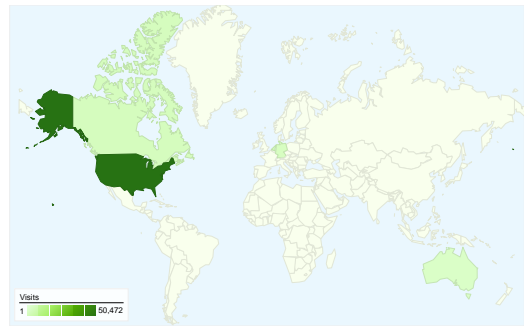

Map Overlay

Traffic Sources Overview

- **Search Engines**
  43,013.00 (54.67%)
- **Direct Traffic**
  31,401.00 (39.91%)
- **Referring Sites**
  4,258.00 (5.41%)

Content Overview

Pages	Pageviews	% Pageviews
/home	7,824	4.93%
/	5,645	3.55%
/nspire	3,834	2.41%
/command-index	3,651	2.30%
/normalcdf	3,621	2.28%