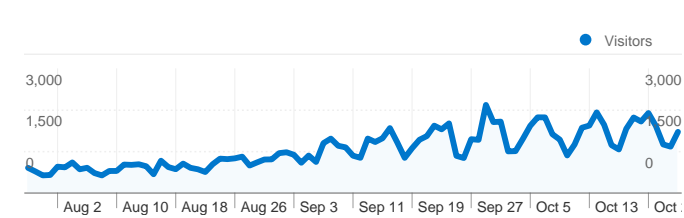

Site Usage

101,349 Visits

82.59% Bounce Rate

200,522 Pageviews

00:02:29 Avg. Time on Site

1.98 Pages/Visit

86.04% % New Visits

Visitors Overview

Visitors
87,825

Map Overlay

Traffic Sources Overview

Content Overview

Pages	Pageviews	% Pageviews
/home	8,872	4.42%
/	7,383	3.68%
/nspire	7,008	3.49%
/starter-kit	4,648	2.32%
/command-index	4,513	2.25%

87,825 people visited this site

101,349 Visits

87,825 Absolute Unique Visitors

200,522 Pageviews

1.98 Average Pageviews

00:02:29 Time on Site

82.59% Bounce Rate

86.04% New Visits

Technical Profile

101,349 visits came from 162 countries/territories

Site Usage						
Visits	Pages/Visit	Avg. Time on Site	% New Visits	Bounce Rate		
101,349 % of Site Total: 100.00%	1.98 Site Avg: 1.98 (0.00%)	00:02:29 Site Avg: 00:02:29 (0.00%)	86.04% Site Avg: 86.04% (> 0.00%)	82.59% Site Avg: 82.59% (0.00%)		
Country/Territory	Visits	Pages/Visit	Avg. Time on Site	% New Visits	Bounce Rate	
United States	68,624	2.04	00:02:58	85.80%	82.14%	
Netherlands	5,038	1.77	00:01:14	91.45%	86.76%	
Canada	4,117	1.89	00:01:25	87.13%	85.69%	
Germany	3,339	2.14	00:01:54	82.75%	78.35%	
France	2,170	2.68	00:02:39	76.45%	73.09%	
Australia	2,169	1.41	00:00:56	79.35%	86.45%	
Sweden	1,081	2.95	00:03:08	81.78%	70.86%	
Portugal	1,077	2.08	00:01:36	85.61%	79.57%	
United Kingdom	1,045	1.33	00:00:32	95.60%	90.24%	