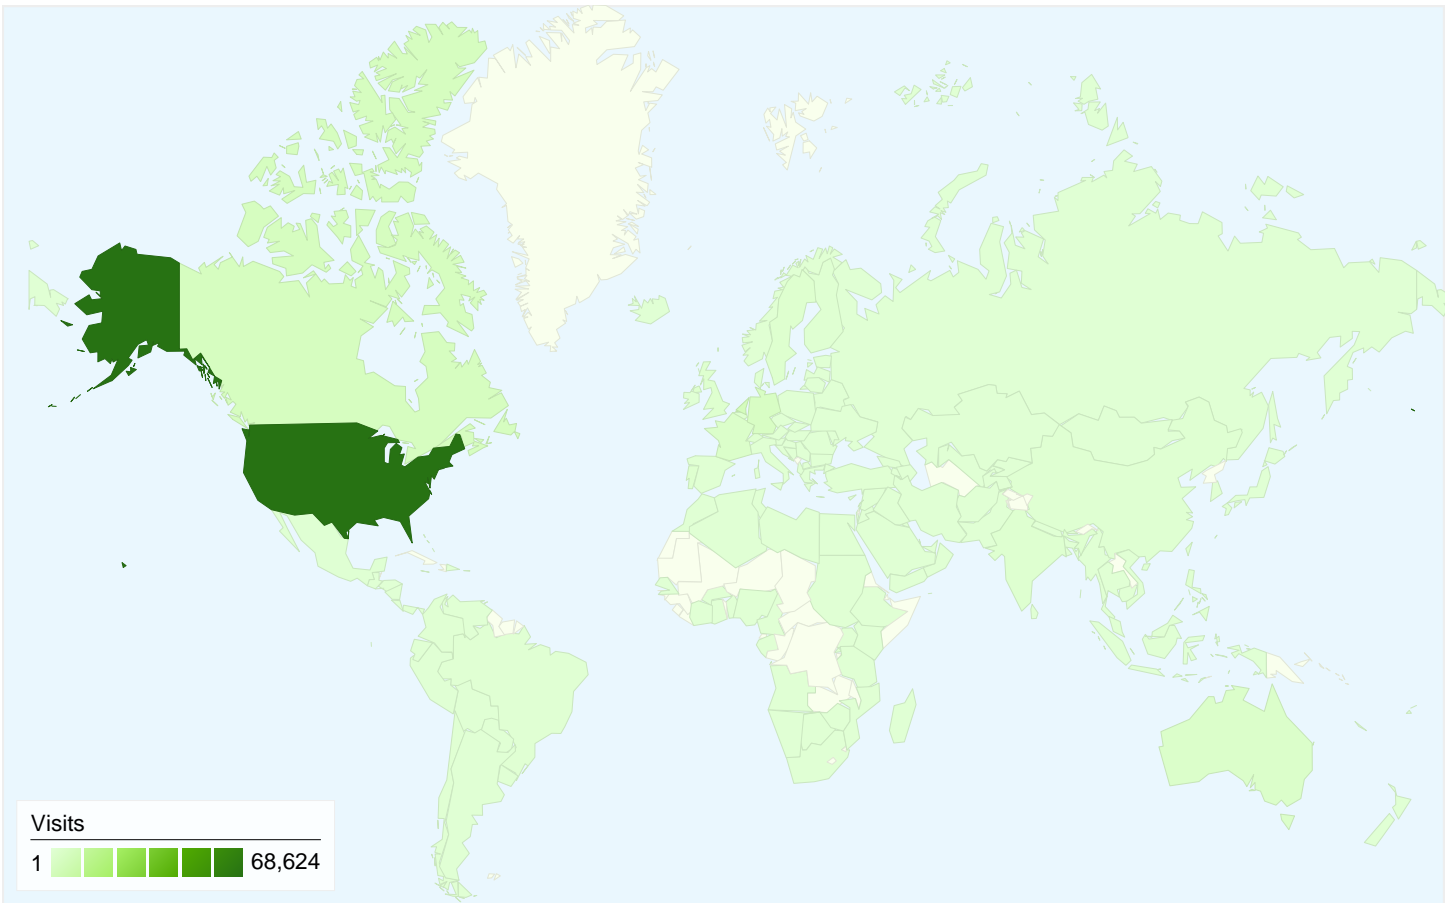

Visitors
87,825

Map Overlay

Traffic Sources Overview

Content Overview

Pages	Pageviews	% Pageviews
/home	8,872	4.42%
/	7,383	3.68%
/nspire	7,008	3.49%
/starter-kit	4,648	2.32%
/command-index	4,513	2.25%

87,825 people visited this site

All traffic sources sent a total of 101,349 visits

-  37.32% Direct Traffic
-  5.39% Referring Sites
-  57.28% Search Engines

- Search Engines
58,055.00 (57.28%)
- Direct Traffic
37,828.00 (37.32%)
- Referring Sites
5,466.00 (5.39%)

Top Traffic Sources

Sources	Visits	% visits	Keywords	Visits	% visits
google (organic)	54,688	53.96%	ti basic	1,054	1.82%
(direct) ((none))	37,828	37.32%	normalcdf	929	1.60%
bing (organic)	1,500	1.48%	binompdf	668	1.15%
yahoo (organic)	1,372	1.35%	binomcdf	647	1.11%
en.wikipedia.org (referral)	779	0.77%	invnorm	613	1.06%

101,349 visits came from 162 countries/territories

Site Usage						
Visits	Pages/Visit	Avg. Time on Site	% New Visits	Bounce Rate		
101,349 % of Site Total: 100.00%	1.98 Site Avg: 1.98 (0.00%)	00:02:29 Site Avg: 00:02:29 (0.00%)	86.04% Site Avg: 86.04% (> 0.00%)	82.59% Site Avg: 82.59% (0.00%)		
Country/Territory	Visits	Pages/Visit	Avg. Time on Site	% New Visits	Bounce Rate	
United States	68,624	2.04	00:02:58	85.80%	82.14%	
Netherlands	5,038	1.77	00:01:14	91.45%	86.76%	
Canada	4,117	1.89	00:01:25	87.13%	85.69%	
Germany	3,339	2.14	00:01:54	82.75%	78.35%	
France	2,170	2.68	00:02:39	76.45%	73.09%	
Australia	2,169	1.41	00:00:56	79.35%	86.45%	
Sweden	1,081	2.95	00:03:08	81.78%	70.86%	
Portugal	1,077	2.08	00:01:36	85.61%	79.57%	
United Kingdom	1,045	1.33	00:00:32	95.60%	90.24%	