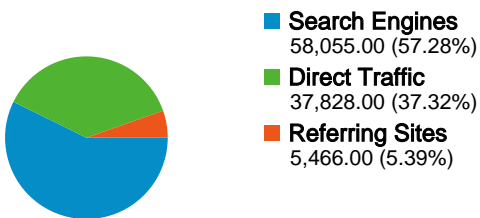

Site Usage

101,349 Visits

82.59% Bounce Rate

200,522 Pageviews

00:02:29 Avg. Time on Site

1.98 Pages/Visit

86.04% % New Visits

Visitors Overview

Visitors
87,825

Map Overlay

Traffic Sources Overview

Content Overview

Pages	Pageviews	% Pageviews
/home	8,872	4.42%
/	7,383	3.68%
/nspire	7,008	3.49%
/starter-kit	4,648	2.32%
/command-index	4,513	2.25%

87,825 people visited this site

All traffic sources sent a total of 101,349 visits

-  37.32% Direct Traffic
-  5.39% Referring Sites
-  57.28% Search Engines

- Search Engines
58,055.00 (57.28%)
- Direct Traffic
37,828.00 (37.32%)
- Referring Sites
5,466.00 (5.39%)

101,349 visits came from 162 countries/territories

Site Usage						
Visits	Pages/Visit	Avg. Time on Site	% New Visits	Bounce Rate		
101,349 % of Site Total: 100.00%	1.98 Site Avg: 1.98 (0.00%)	00:02:29 Site Avg: 00:02:29 (0.00%)	86.04% Site Avg: 86.04% (> 0.00%)	82.59% Site Avg: 82.59% (0.00%)		
Country/Territory	Visits	Pages/Visit	Avg. Time on Site	% New Visits	Bounce Rate	
United States	68,624	2.04	00:02:58	85.80%	82.14%	
Netherlands	5,038	1.77	00:01:14	91.45%	86.76%	
Canada	4,117	1.89	00:01:25	87.13%	85.69%	
Germany	3,339	2.14	00:01:54	82.75%	78.35%	
France	2,170	2.68	00:02:39	76.45%	73.09%	
Australia	2,169	1.41	00:00:56	79.35%	86.45%	
Sweden	1,081	2.95	00:03:08	81.78%	70.86%	
Portugal	1,077	2.08	00:01:36	85.61%	79.57%	
United Kingdom	1,045	1.33	00:00:32	95.60%	90.24%	