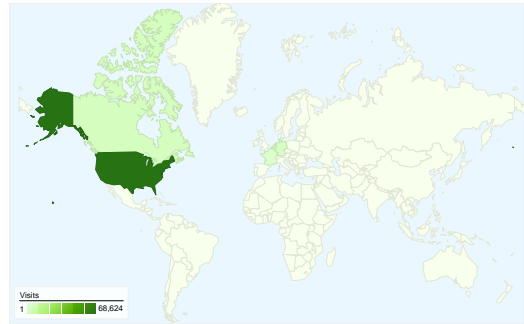

Site Usage

101,349 Visits

82.59% Bounce Rate

200,522 Pageviews

00:02:29 Avg. Time on Site

1.98 Pages/Visit

86.04% % New Visits

Visitors Overview

Visitors
87,825

Map Overlay

Traffic Sources Overview

Content Overview

Pages	Pageviews	% Pageviews
/home	8,872	4.42%
/	7,383	3.68%
/nspire	7,008	3.49%
/starter-kit	4,648	2.32%
/command-index	4,513	2.25%

87,825 people visited this site

All traffic sources sent a total of 101,349 visits

-  37.32% Direct Traffic
-  5.39% Referring Sites
-  57.28% Search Engines

- Search Engines
58,055.00 (57.28%)
- Direct Traffic
37,828.00 (37.32%)
- Referring Sites
5,466.00 (5.39%)

101,349 visits came from 162 countries/territories

Site Usage						
Visits	Pages/Visit	Avg. Time on Site	% New Visits	Bounce Rate		
101,349 % of Site Total: 100.00%	1.98 Site Avg: 1.98 (0.00%)	00:02:29 Site Avg: 00:02:29 (0.00%)	86.04% Site Avg: 86.04% (> 0.00%)	82.59% Site Avg: 82.59% (0.00%)		
Country/Territory	Visits	Pages/Visit	Avg. Time on Site	% New Visits	Bounce Rate	
United States	68,624	2.04	00:02:58	85.80%	82.14%	
Netherlands	5,038	1.77	00:01:14	91.45%	86.76%	
Canada	4,117	1.89	00:01:25	87.13%	85.69%	
Germany	3,339	2.14	00:01:54	82.75%	78.35%	
France	2,170	2.68	00:02:39	76.45%	73.09%	
Australia	2,169	1.41	00:00:56	79.35%	86.45%	
Sweden	1,081	2.95	00:03:08	81.78%	70.86%	
Portugal	1,077	2.08	00:01:36	85.61%	79.57%	
United Kingdom	1,045	1.33	00:00:32	95.60%	90.24%	