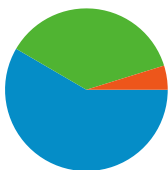

Traffic Sources Overview

- **Search Engines**
  75,784.00 (58.40%)
- **Direct Traffic**
  47,758.00 (36.80%)
- **Referring Sites**
  6,221.00 (4.79%)

Content Overview

Pages	Pageviews	% Pageviews
/home	9,538	3.81%
/	8,065	3.22%
/nspire	6,979	2.79%
/normalcdf	6,935	2.77%
/command-index	6,245	2.50%