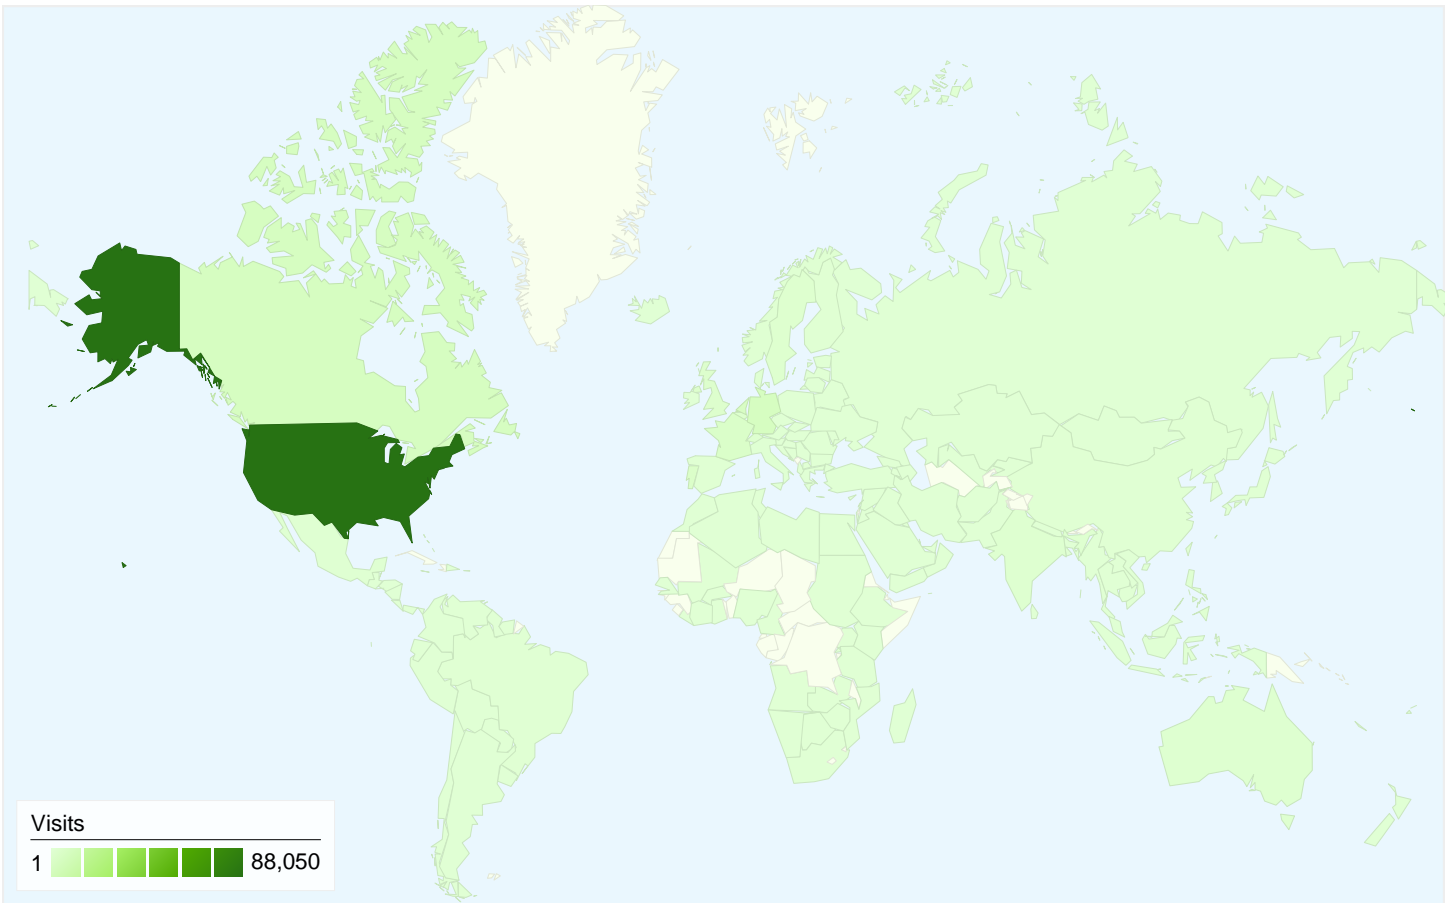

## Visitors Overview

**Visitors**  
**111,323**

All traffic sources sent a total of 129,763 visits

 36.80% Direct Traffic

 4.79% Referring Sites

 58.40% Search Engines

- Search Engines  
75,784.00 (58.40%)
- Direct Traffic  
47,758.00 (36.80%)
- Referring Sites  
6,221.00 (4.79%)

**129,763 visits came from 165 countries/territories**

Site Usage						
Visits	Pages/Visit	Avg. Time on Site	% New Visits	Bounce Rate		
<b>129,763</b> % of Site Total: 100.00%	<b>1.93</b> Site Avg: 1.93 (0.00%)	<b>00:02:07</b> Site Avg: 00:02:07 (0.00%)	<b>84.67%</b> Site Avg: 84.68% (-0.01%)	<b>82.78%</b> Site Avg: 82.78% (0.00%)		
Country/Territory	Visits	Pages/Visit	Avg. Time on Site	% New Visits	Bounce Rate	
United States	<b>88,050</b>	1.94	00:02:21	84.93%	82.92%	
Canada	<b>5,158</b>	2.17	00:02:10	83.70%	82.22%	
Germany	<b>5,048</b>	2.43	00:02:32	74.05%	75.40%	
Netherlands	<b>4,400</b>	1.90	00:01:32	89.89%	85.11%	
France	<b>3,013</b>	2.03	00:01:35	69.33%	80.55%	
Portugal	<b>2,963</b>	1.88	00:01:44	80.59%	81.27%	
United Kingdom	<b>1,959</b>	1.51	00:00:51	92.29%	88.82%	
Belgium	<b>1,719</b>	2.28	00:02:01	80.57%	77.72%	
Sweden	<b>1,434</b>	2.59	00:02:27	73.85%	72.59%	