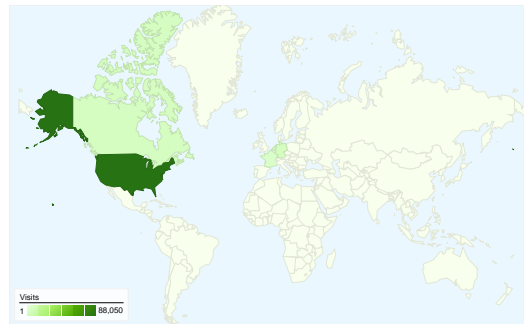

Map Overlay

Traffic Sources Overview

- **Search Engines**
  75,784.00 (58.40%)
- **Direct Traffic**
  47,758.00 (36.80%)
- **Referring Sites**
  6,221.00 (4.79%)

Content Overview

Pages	Pageviews	% Pageviews
/home	9,538	3.81%
/	8,065	3.22%
/nspire	6,979	2.79%
/normalcdf	6,935	2.77%
/command-index	6,245	2.50%