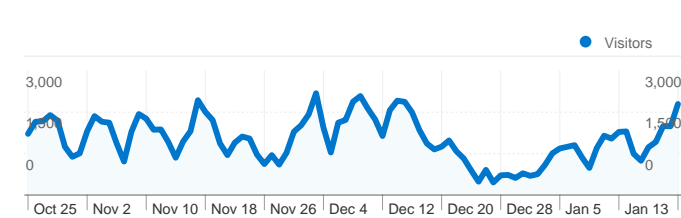

## Site Usage

**129,763** Visits

**82.78%** Bounce Rate

**250,220** Pageviews

**00:02:07** Avg. Time on Site

**1.93** Pages/Visit

**84.68%** % New Visits

## Visitors Overview

**Visitors**  
**111,323**

All traffic sources sent a total of 129,763 visits

 36.80% Direct Traffic

 4.79% Referring Sites

 58.40% Search Engines

- Search Engines  
75,784.00 (58.40%)
- Direct Traffic  
47,758.00 (36.80%)
- Referring Sites  
6,221.00 (4.79%)

**129,763 visits came from 165 countries/territories**

Site Usage						
Visits	Pages/Visit	Avg. Time on Site	% New Visits	Bounce Rate		
<b>129,763</b> % of Site Total: 100.00%	<b>1.93</b> Site Avg: 1.93 (0.00%)	<b>00:02:07</b> Site Avg: 00:02:07 (0.00%)	<b>84.67%</b> Site Avg: 84.68% (-0.01%)	<b>82.78%</b> Site Avg: 82.78% (0.00%)		
Country/Territory	Visits	Pages/Visit	Avg. Time on Site	% New Visits	Bounce Rate	
United States	<b>88,050</b>	1.94	00:02:21	84.93%	82.92%	
Canada	<b>5,158</b>	2.17	00:02:10	83.70%	82.22%	
Germany	<b>5,048</b>	2.43	00:02:32	74.05%	75.40%	
Netherlands	<b>4,400</b>	1.90	00:01:32	89.89%	85.11%	
France	<b>3,013</b>	2.03	00:01:35	69.33%	80.55%	
Portugal	<b>2,963</b>	1.88	00:01:44	80.59%	81.27%	
United Kingdom	<b>1,959</b>	1.51	00:00:51	92.29%	88.82%	
Belgium	<b>1,719</b>	2.28	00:02:01	80.57%	77.72%	
Sweden	<b>1,434</b>	2.59	00:02:27	73.85%	72.59%	