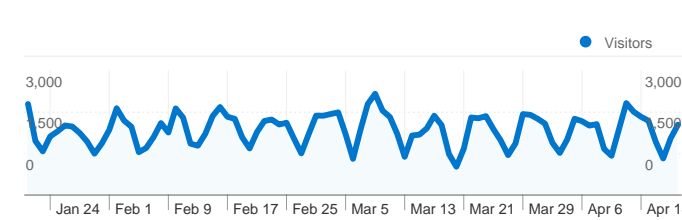

Site Usage

149,993 Visits

82.92% Bounce Rate

283,198 Pageviews

00:01:55 Avg. Time on Site

1.89 Pages/Visit

84.89% % New Visits

Visitors Overview

128,788 people visited this site

149,993 Visits

128,788 Absolute Unique Visitors

283,198 Pageviews

1.89 Average Pageviews

00:01:55 Time on Site

82.92% Bounce Rate

84.89% New Visits

149,993 visits came from 167 countries/territories

Site Usage						
Visits	Pages/Visit	Avg. Time on Site	% New Visits	Bounce Rate		
149,993 % of Site Total: 100.00%	1.89 Site Avg: 1.89 (0.00%)	00:01:55 Site Avg: 00:01:55 (0.00%)	84.90% Site Avg: 84.89% (0.01%)	82.92% Site Avg: 82.92% (0.00%)		
Country/Territory	Visits	Pages/Visit	Avg. Time on Site	% New Visits	Bounce Rate	
United States	104,094	1.93	00:02:09	84.70%	82.70%	
Canada	5,828	1.74	00:01:21	89.14%	83.53%	
Netherlands	5,792	1.75	00:01:21	89.57%	86.45%	
Germany	5,731	1.92	00:01:36	84.30%	80.93%	
France	2,915	2.03	00:01:37	64.73%	81.72%	
Portugal	2,807	2.20	00:02:04	75.03%	77.66%	
Australia	2,075	1.50	00:01:09	87.76%	85.73%	
United Kingdom	2,031	1.35	00:00:39	94.68%	91.29%	
Sweden	1,434	2.27	00:02:17	81.66%	77.75%	

Belgium	1,318	2.33	00:01:53	77.92%	72.91%
					1 - 10 of 167

Pages on this site were viewed a total of 283,198 times

 **283,198** Pageviews

 **238,064** Unique Views

 **82.92%** Bounce Rate

Top Content

Pages	Pageviews	% Pageviews
/home	9,733	3.44%
/normalcdf	8,203	2.90%
/	8,087	2.86%
/nspire	7,554	2.67%
/command-index	7,141	2.52%