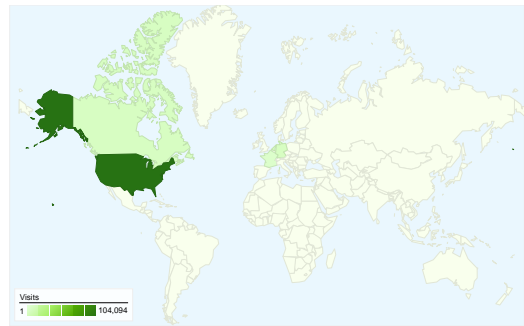

Map Overlay

Traffic Sources Overview

- **Search Engines**
  91,981.00 (61.32%)
- **Direct Traffic**
  51,193.00 (34.13%)
- **Referring Sites**
  6,819.00 (4.55%)

Content Overview

Pages	Pageviews	% Pageviews
/home	9,733	3.44%
/normalcdf	8,203	2.90%
/	8,087	2.86%
/nspire	7,554	2.67%
/command-index	7,141	2.52%