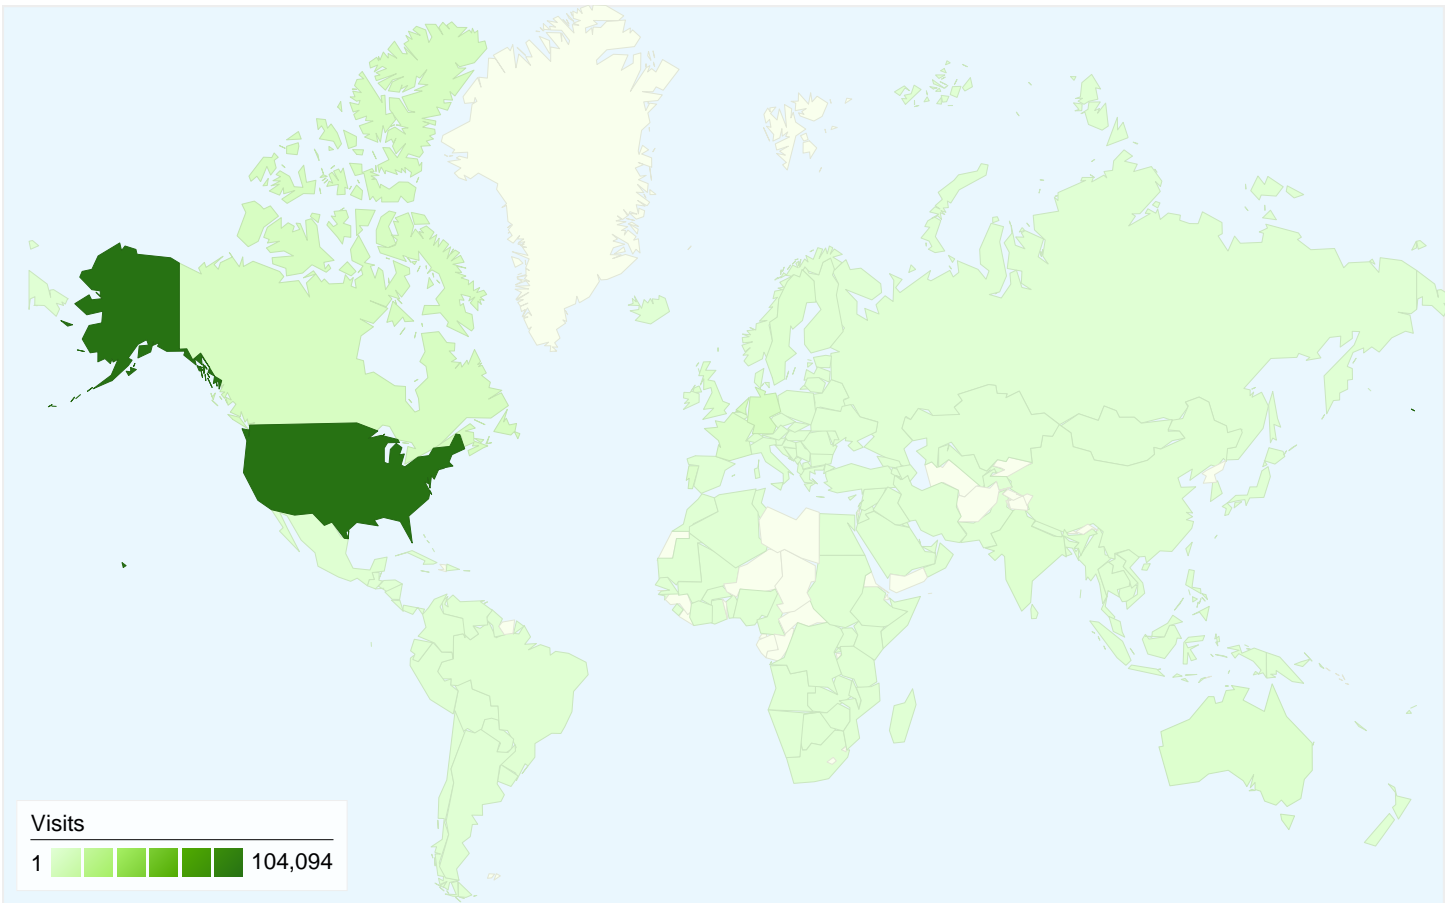

Visitors
128,788

Map Overlay

Traffic Sources Overview

- **Search Engines**
91,981.00 (61.32%)
- **Direct Traffic**
51,193.00 (34.13%)
- **Referring Sites**
6,819.00 (4.55%)

Content Overview

Pages	Pageviews	% Pageviews
/home	9,733	3.44%
/normalcdf	8,203	2.90%
/	8,087	2.86%
/nspire	7,554	2.67%
/command-index	7,141	2.52%

128,788 people visited this site

149,993 Visits

128,788 Absolute Unique Visitors

283,198 Pageviews

1.89 Average Pageviews

00:01:55 Time on Site

82.92% Bounce Rate

84.89% New Visits

All traffic sources sent a total of 149,993 visits

34.13% Direct Traffic

4.55% Referring Sites

61.32% Search Engines

- Search Engines
91,981.00 (61.32%)
- Direct Traffic
51,193.00 (34.13%)
- Referring Sites
6,819.00 (4.55%)

149,993 visits came from 167 countries/territories

Site Usage						
Visits	Pages/Visit	Avg. Time on Site	% New Visits	Bounce Rate		
149,993 % of Site Total: 100.00%	1.89 Site Avg: 1.89 (0.00%)	00:01:55 Site Avg: 00:01:55 (0.00%)	84.90% Site Avg: 84.89% (0.01%)	82.92% Site Avg: 82.92% (0.00%)		
Country/Territory	Visits	Pages/Visit	Avg. Time on Site	% New Visits	Bounce Rate	
United States	104,094	1.93	00:02:09	84.70%	82.70%	
Canada	5,828	1.74	00:01:21	89.14%	83.53%	
Netherlands	5,792	1.75	00:01:21	89.57%	86.45%	
Germany	5,731	1.92	00:01:36	84.30%	80.93%	
France	2,915	2.03	00:01:37	64.73%	81.72%	
Portugal	2,807	2.20	00:02:04	75.03%	77.66%	
Australia	2,075	1.50	00:01:09	87.76%	85.73%	
United Kingdom	2,031	1.35	00:00:39	94.68%	91.29%	
Sweden	1,434	2.27	00:02:17	81.66%	77.75%	