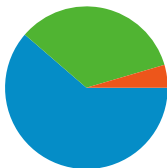

Traffic Sources Overview

- **Search Engines**
  91,981.00 (61.32%)
- **Direct Traffic**
  51,193.00 (34.13%)
- **Referring Sites**
  6,819.00 (4.55%)

Content Overview

Pages	Pageviews	% Pageviews
/home	9,733	3.44%
/normalcdf	8,203	2.90%
/	8,087	2.86%
/nspire	7,554	2.67%
/command-index	7,141	2.52%