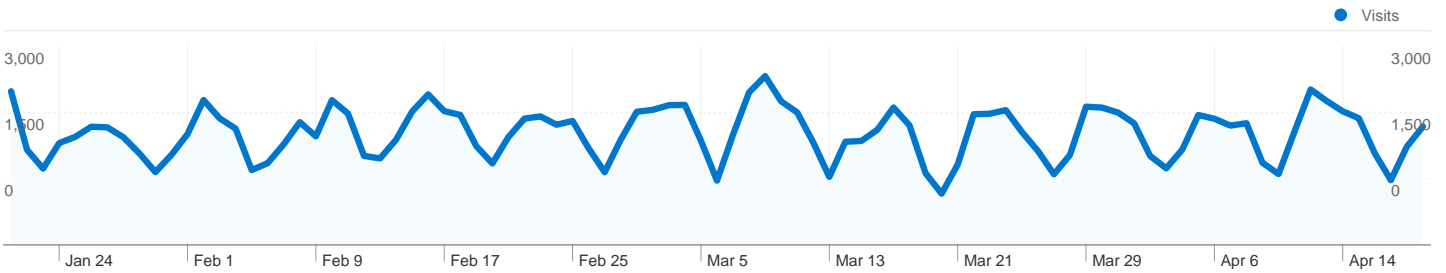

Site Usage

149,993 Visits

82.92% Bounce Rate

283,198 Pageviews

00:01:55 Avg. Time on Site

1.89 Pages/Visit

84.89% % New Visits

Visitors Overview

128,788 people visited this site

149,993 Visits

128,788 Absolute Unique Visitors

283,198 Pageviews

1.89 Average Pageviews

00:01:55 Time on Site

82.92% Bounce Rate

84.89% New Visits

All traffic sources sent a total of 149,993 visits

34.13% Direct Traffic

4.55% Referring Sites

61.32% Search Engines

- Search Engines
91,981.00 (61.32%)
- Direct Traffic
51,193.00 (34.13%)
- Referring Sites
6,819.00 (4.55%)

149,993 visits came from 167 countries/territories

Site Usage						
Visits	Pages/Visit	Avg. Time on Site	% New Visits	Bounce Rate		
149,993 % of Site Total: 100.00%	1.89 Site Avg: 1.89 (0.00%)	00:01:55 Site Avg: 00:01:55 (0.00%)	84.90% Site Avg: 84.89% (0.01%)	82.92% Site Avg: 82.92% (0.00%)		
Country/Territory	Visits	Pages/Visit	Avg. Time on Site	% New Visits	Bounce Rate	
United States	104,094	1.93	00:02:09	84.70%	82.70%	
Canada	5,828	1.74	00:01:21	89.14%	83.53%	
Netherlands	5,792	1.75	00:01:21	89.57%	86.45%	
Germany	5,731	1.92	00:01:36	84.30%	80.93%	
France	2,915	2.03	00:01:37	64.73%	81.72%	
Portugal	2,807	2.20	00:02:04	75.03%	77.66%	
Australia	2,075	1.50	00:01:09	87.76%	85.73%	
United Kingdom	2,031	1.35	00:00:39	94.68%	91.29%	
Sweden	1,434	2.27	00:02:17	81.66%	77.75%	